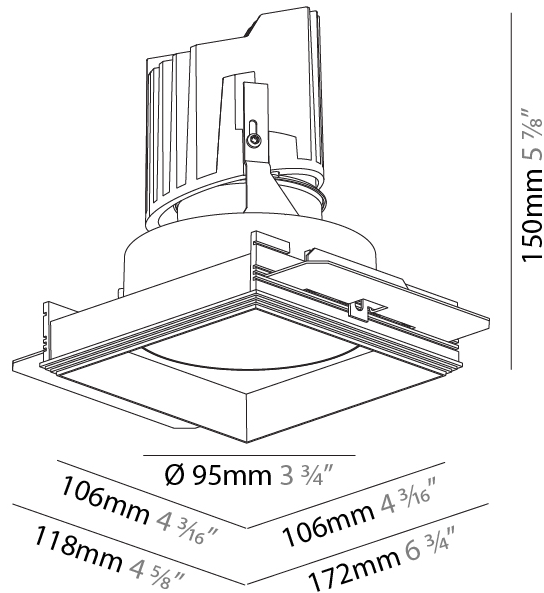

GENERAL

Series: Bioniq
Subseries: Bioniq Square Deep
Brand: Prolicht
Division: Architectural
Mounting Type: Trimless
Mounting Location: Ceiling
Subcategory: Downlight

PHYSICAL

Diameter (mm): 95
Diameter (in): 3 3/4
Length (mm): 106
Length (in): 4 3/16
Width (mm): 106
Width (in): 4 3/16
Height (mm): 150
Height (in): 5 7/8
Ceiling Thickness (mm): 10 / 12.5 / 15 / 25
Ceiling Thickness (in): 3/8 or 1/2 or 9/16 or 1
Min. Recessing Depth (mm): 170
Min. Recessing Depth (in): 6 11/16
Light Distribution: Downlight
Weight (kg): 0.688
Weight (lbs): 1.52
Fixture Finish: SSR / BKV / CWI / CRY / HAB / UFT / ITA / RUA / FTG / MYG / LOD / PUS / FRO / FUP / KIA / POP / BLS / SPG / MEY / GOH / GUM / CHC / COM / ABZ / JAG / OBR / MOS / ROR
Fixture Material: Aluminum Die Cast
Cut-out Measurements: 120mm / 4 3/4" x 120mm / 4 3/4"
Upon Request: Unique Ceiling Thickness

ELECTRICAL

Lamp Type: LED (Zhaga Standard)
Input Wattage (W): 16.5
Total Output Wattage (W): 14.7
Dimming: Dali Dimming
Driver Included: No
Driver Location: Recessed Housing
Driver Type: Constant Current - 120Vac
Driver Class: Class 2
Housing: See Components
Input Voltage (V): 120
Constant Current (MA): 350

LED

Number of LEDs: 1
Color Temperature (°K): Warm Dim
Max. Delivered Lumen (lm): 770
Nominal Lumen (lm): 1140
CRI: >90 CRI
Lamp Life (hrs): 50000
Upon Request: RGB-W Tunable White Special Color Temperature Special LED

OPTICAL

Reflector: 20 / 40 / 60
Upon Request: Special Beam Angles

RATINGS AND CERTIFICATIONS

Zaneen Group, Inc. 1600 988-3382, F 416-247-9319, www.zaneen.com

Certified By: Certified for North American Standards
In a constant effort to supply the best product, we reserve the right to change specifications or materials without notice. The most recent specification sheets are found at zaneen.com